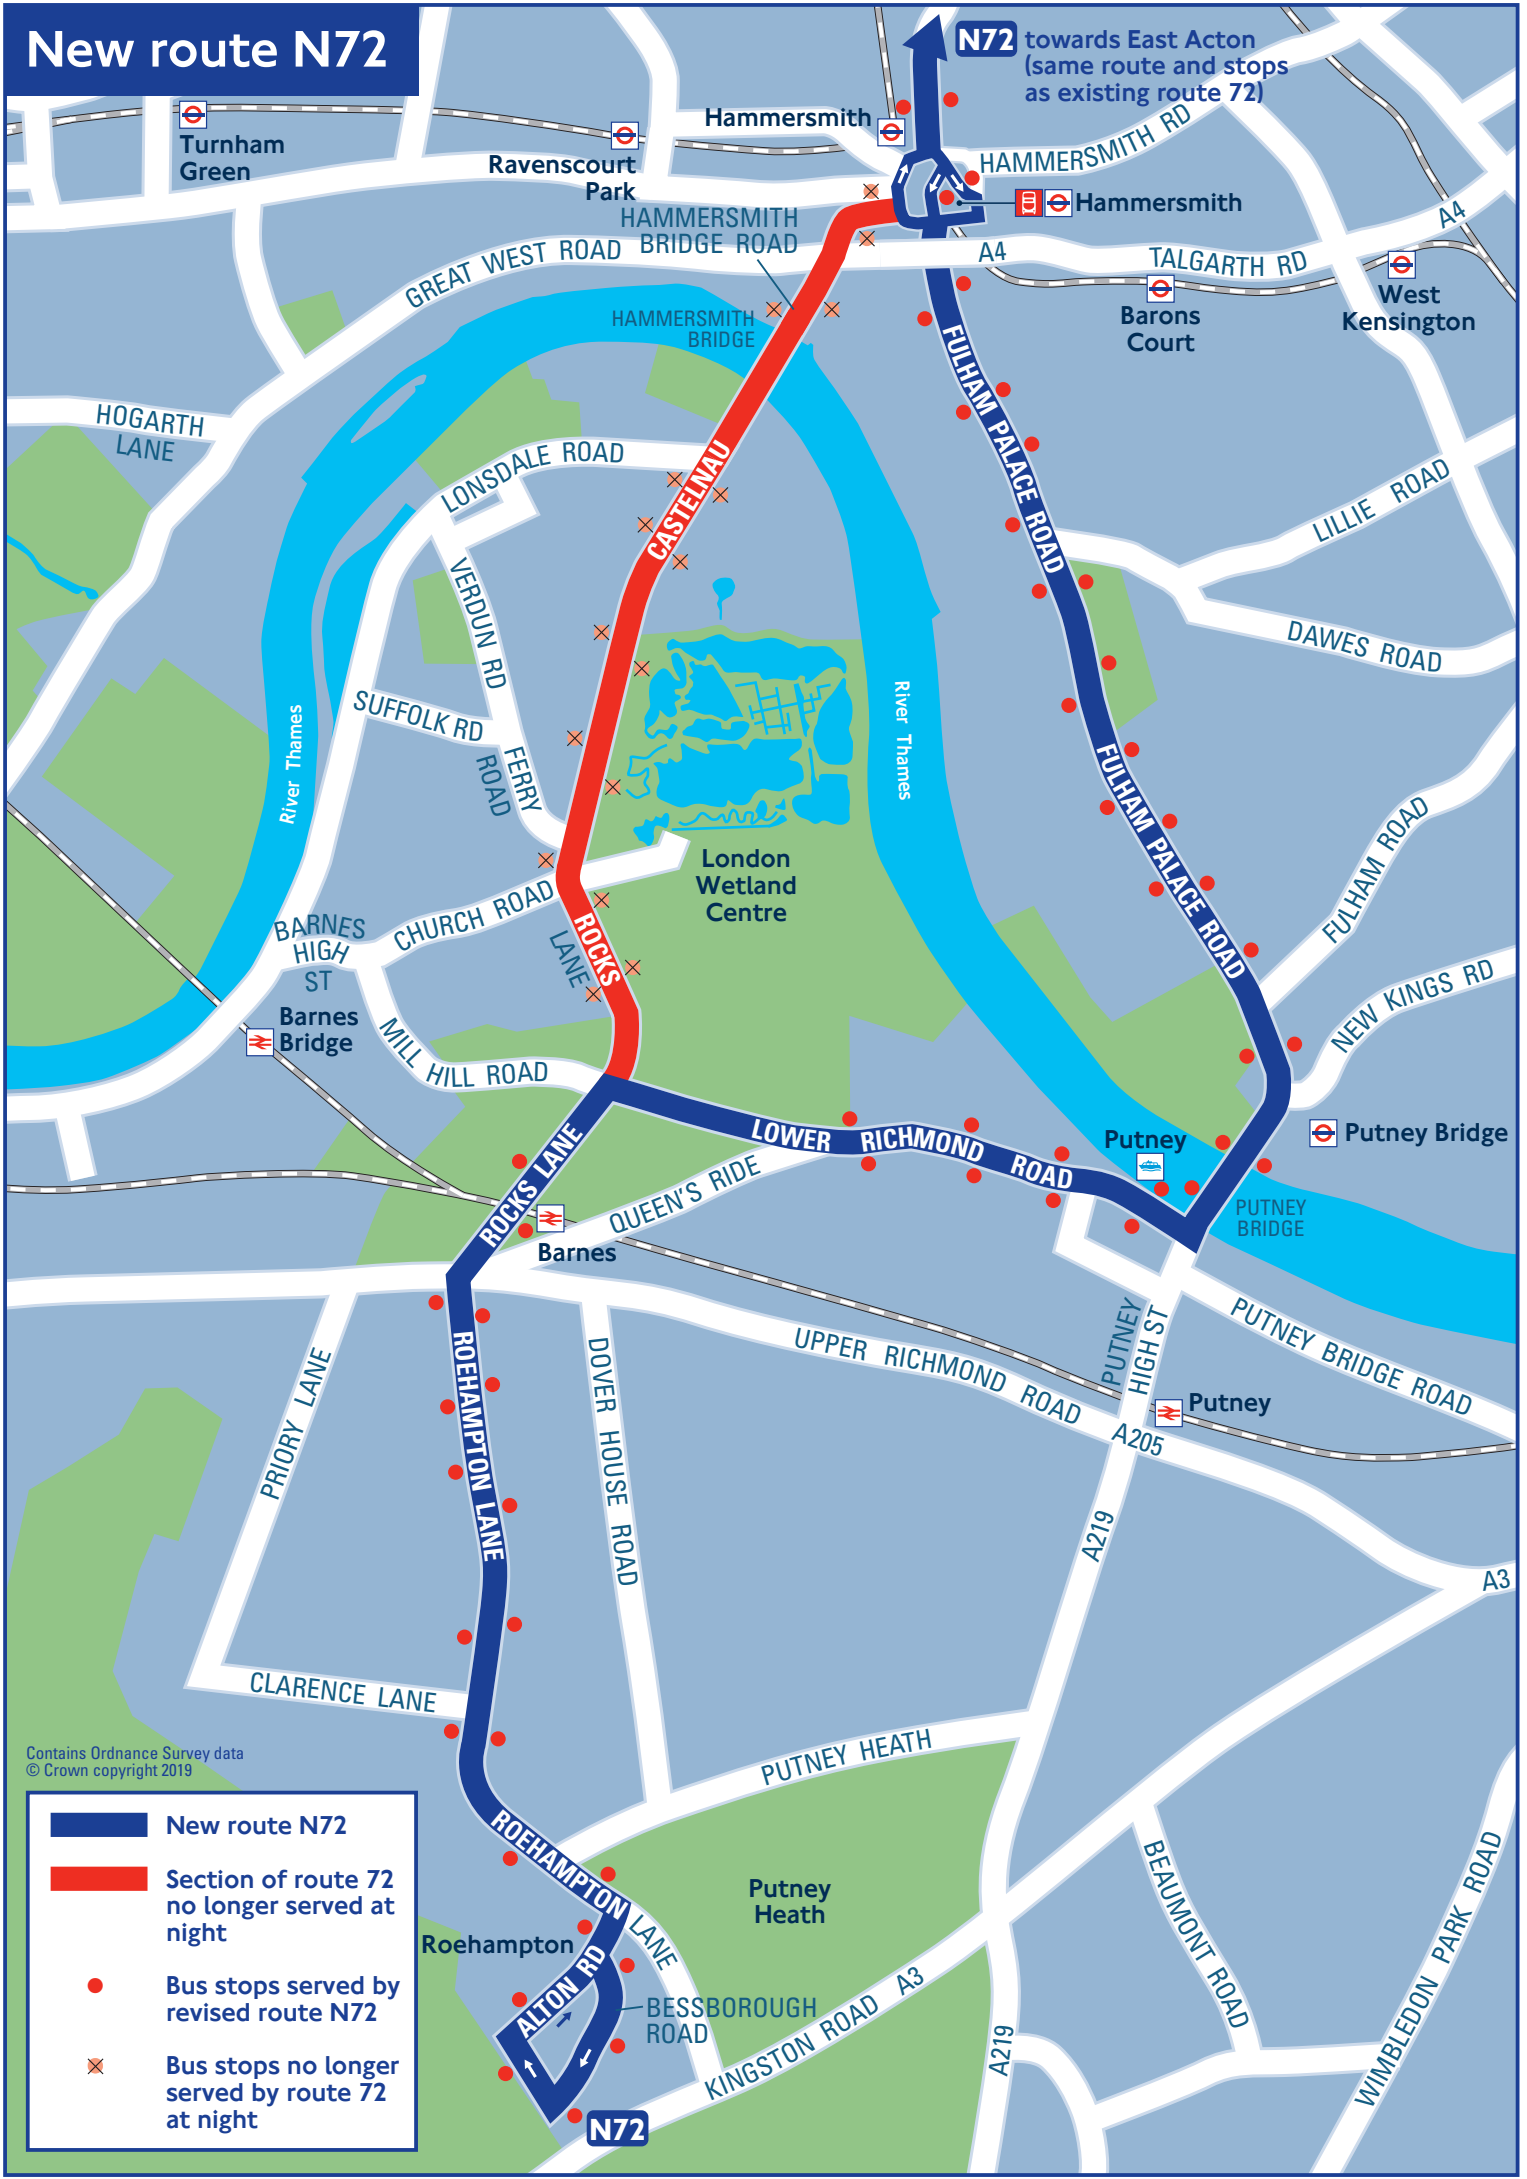

New route N72

N72 towards East Acton
(same route and stops as existing route 72)

Contains Ordnance Survey data
© Crown copyright 2019

- New route N72
- Section of route 72 no longer served at night
- Bus stops served by revised route N72
- Bus stops no longer served by route 72 at night