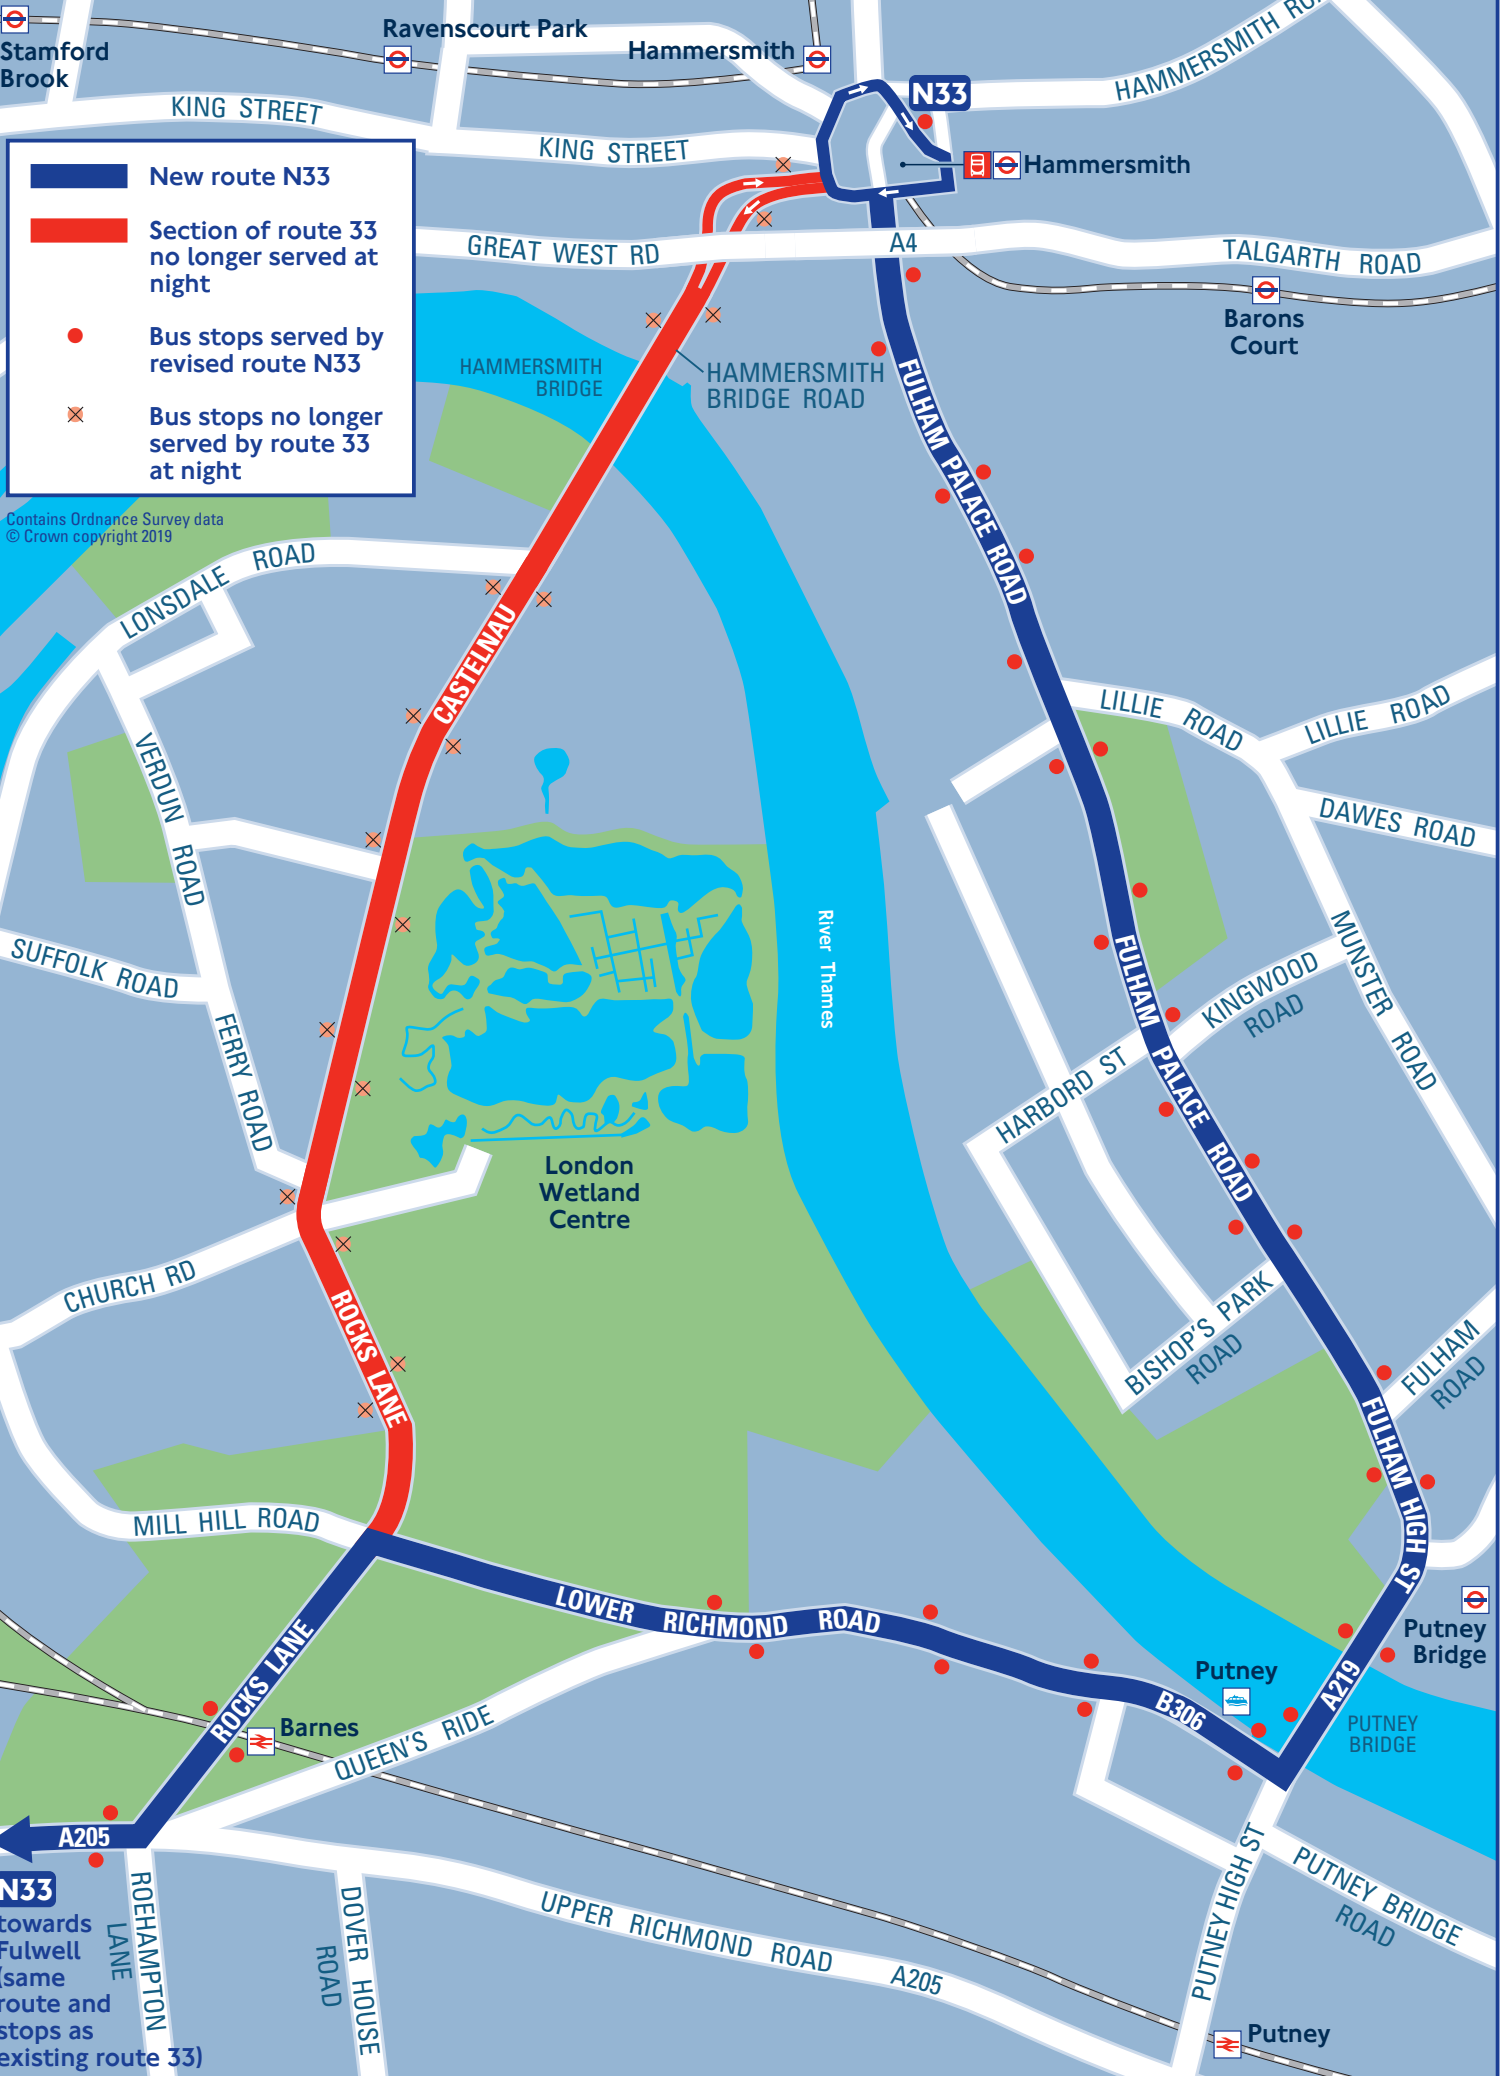

New route N33

Contains Ordnance Survey data
© Crown copyright 2019

N33
towards
Fulwell
(same
route and
stops as
existing route 33)