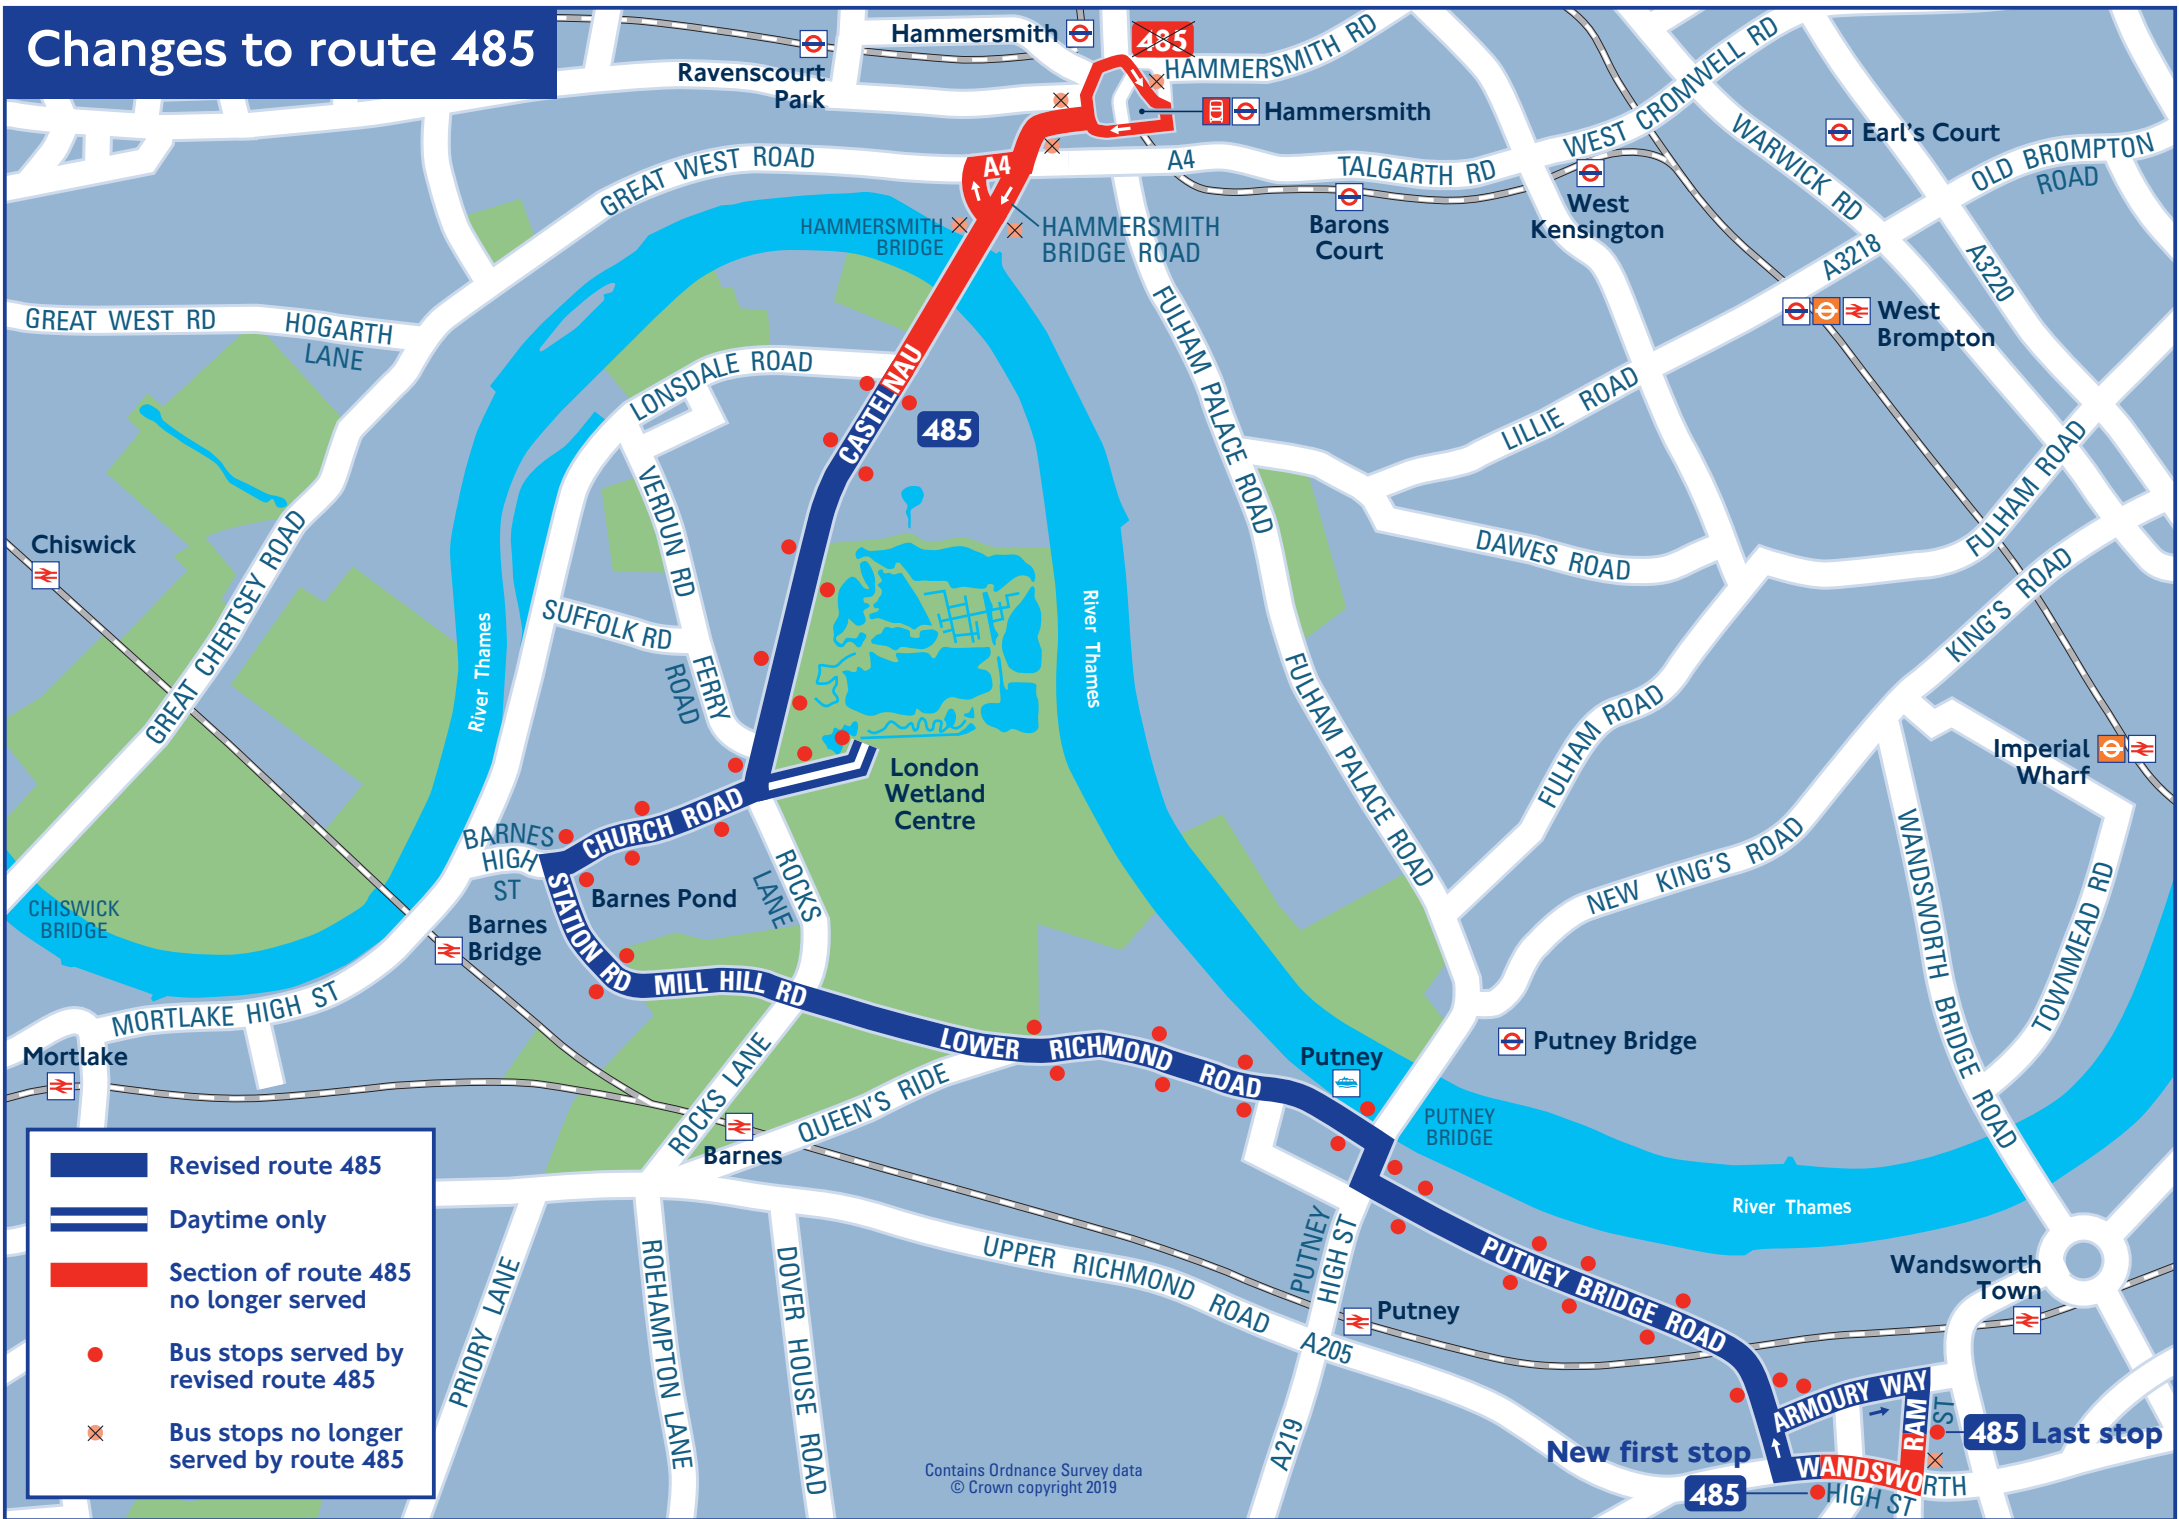

# Changes to route 485

- Revised route 485
- Daytime only
- Section of route 485 no longer served
- Bus stops served by revised route 485
- Bus stops no longer served by route 485

Contains Ordnance Survey data  
© Crown copyright 2019