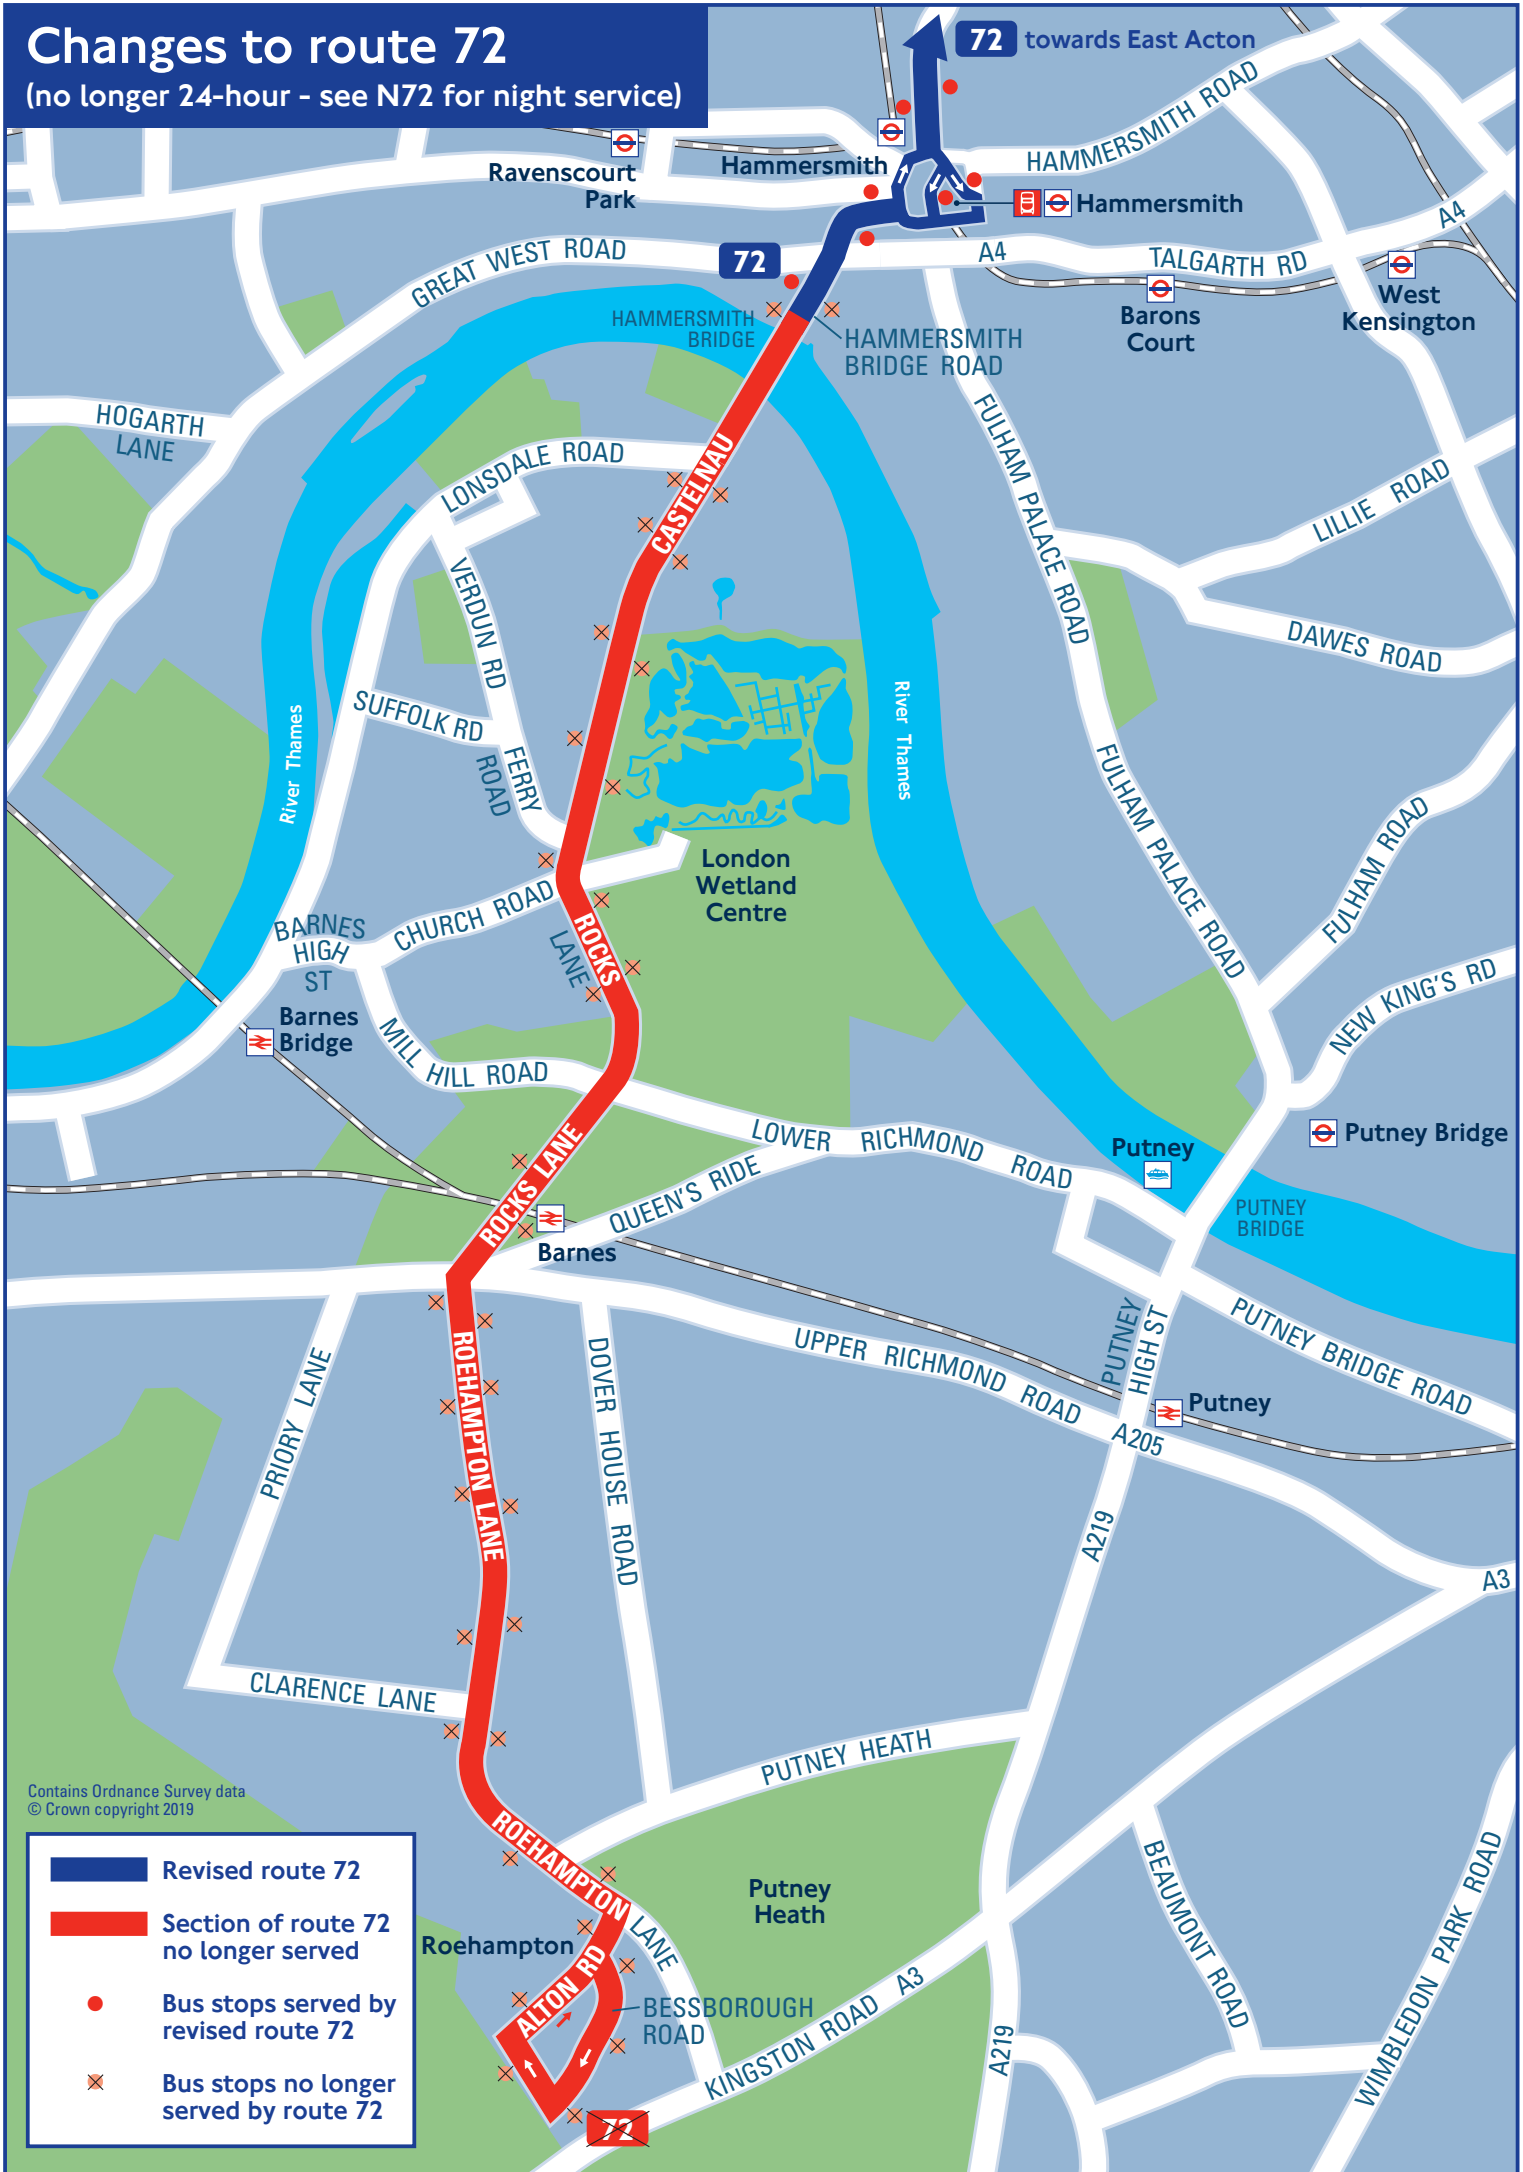

Changes to route 72

(no longer 24-hour - see N72 for night service)

Contains Ordnance Survey data
© Crown copyright 2019

-  Revised route 72
-  Section of route 72 no longer served
-  Bus stops served by revised route 72
-  Bus stops no longer served by route 72